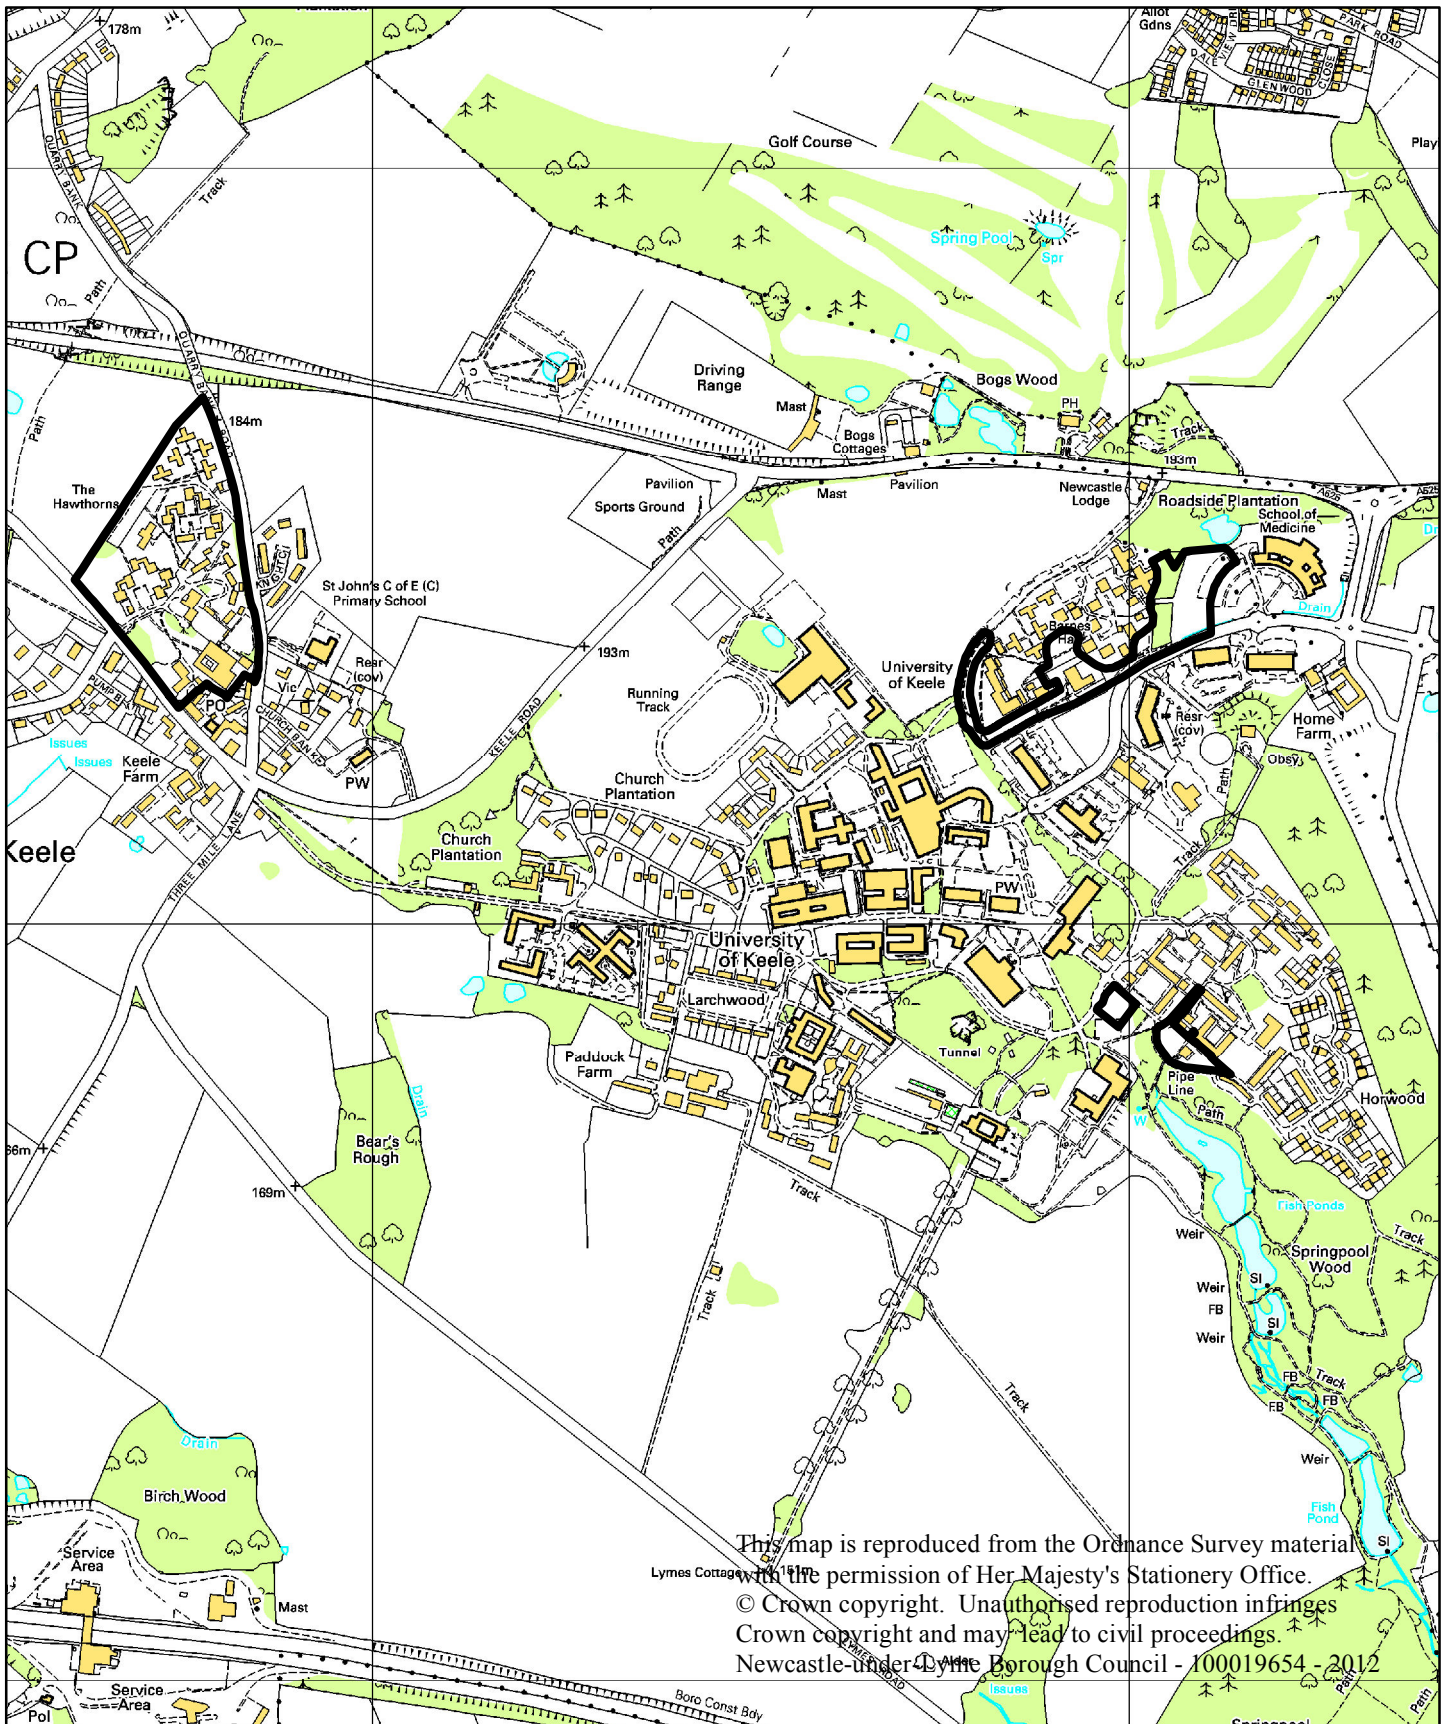

13/00424/FUL & 13/00425/CAC

The Hawthorns and Keele Campus, Keele

NEWCASTLE-UNDER-LYME
BOROUGH COUNCIL

Newcastle under Lyme Borough Council
Planning & Development Services
Date 09.07.2013

1:10,000